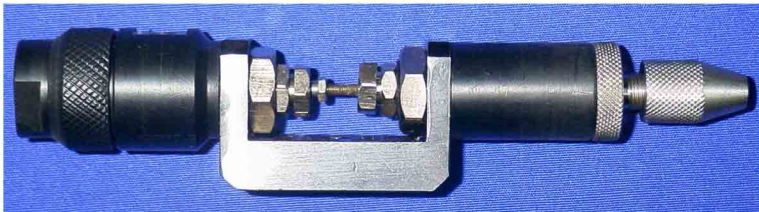

V0040 ADJUSTABLE PISTON VALVE

FEATURES :

- . Positive shut-off and snuff back.
- . Fast response.
- . High flow rate.
- . Unaffected by entrapped air in fluid.
- . Teflon coated needle shaft.
- . Excellent chemical resistance.
- . Double acting action.

Side view

Top view