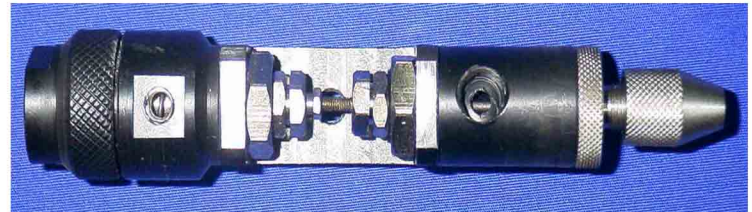

V0040 ADJUSTABLE PISTON VALVE

FEATURES :

- . Positive shut-off and snuff back.
- . Fast response.
- . High flow rate.
- . Unaffected by entrapped air in fluid.
- . Teflon coated needle shaft.
- . Excellent chemical resistance.
- . Double acting action.

Side view

Top view